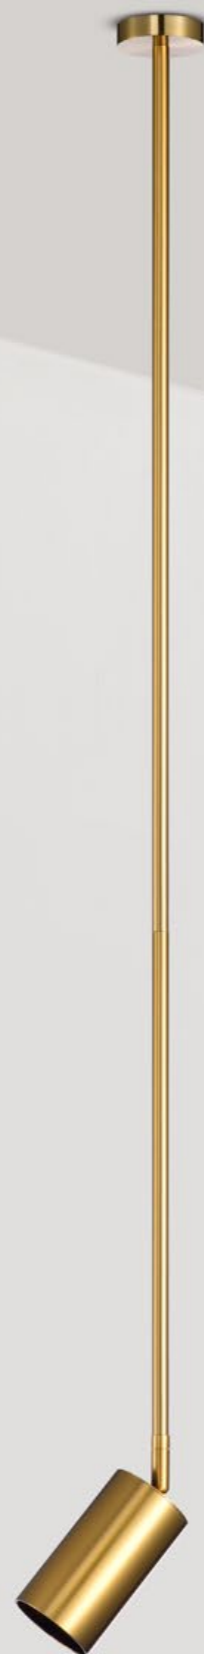

WIN 10961

WIN 10962

WIN 10964

WIN 10963

- WIN 10961 ◆ 12200
 - WIN 10962 ◆ 14200 (30公分桿)
 - WIN 10963 ◆ 15200 (60公分桿)
 - WIN 10964 ◆ 16300 (90公分桿)
- Ø60 H170 桿長 300mm/600mm/300+600mm
/ 附贈 LED GU10 3000K x 1 / 金屬電鍍